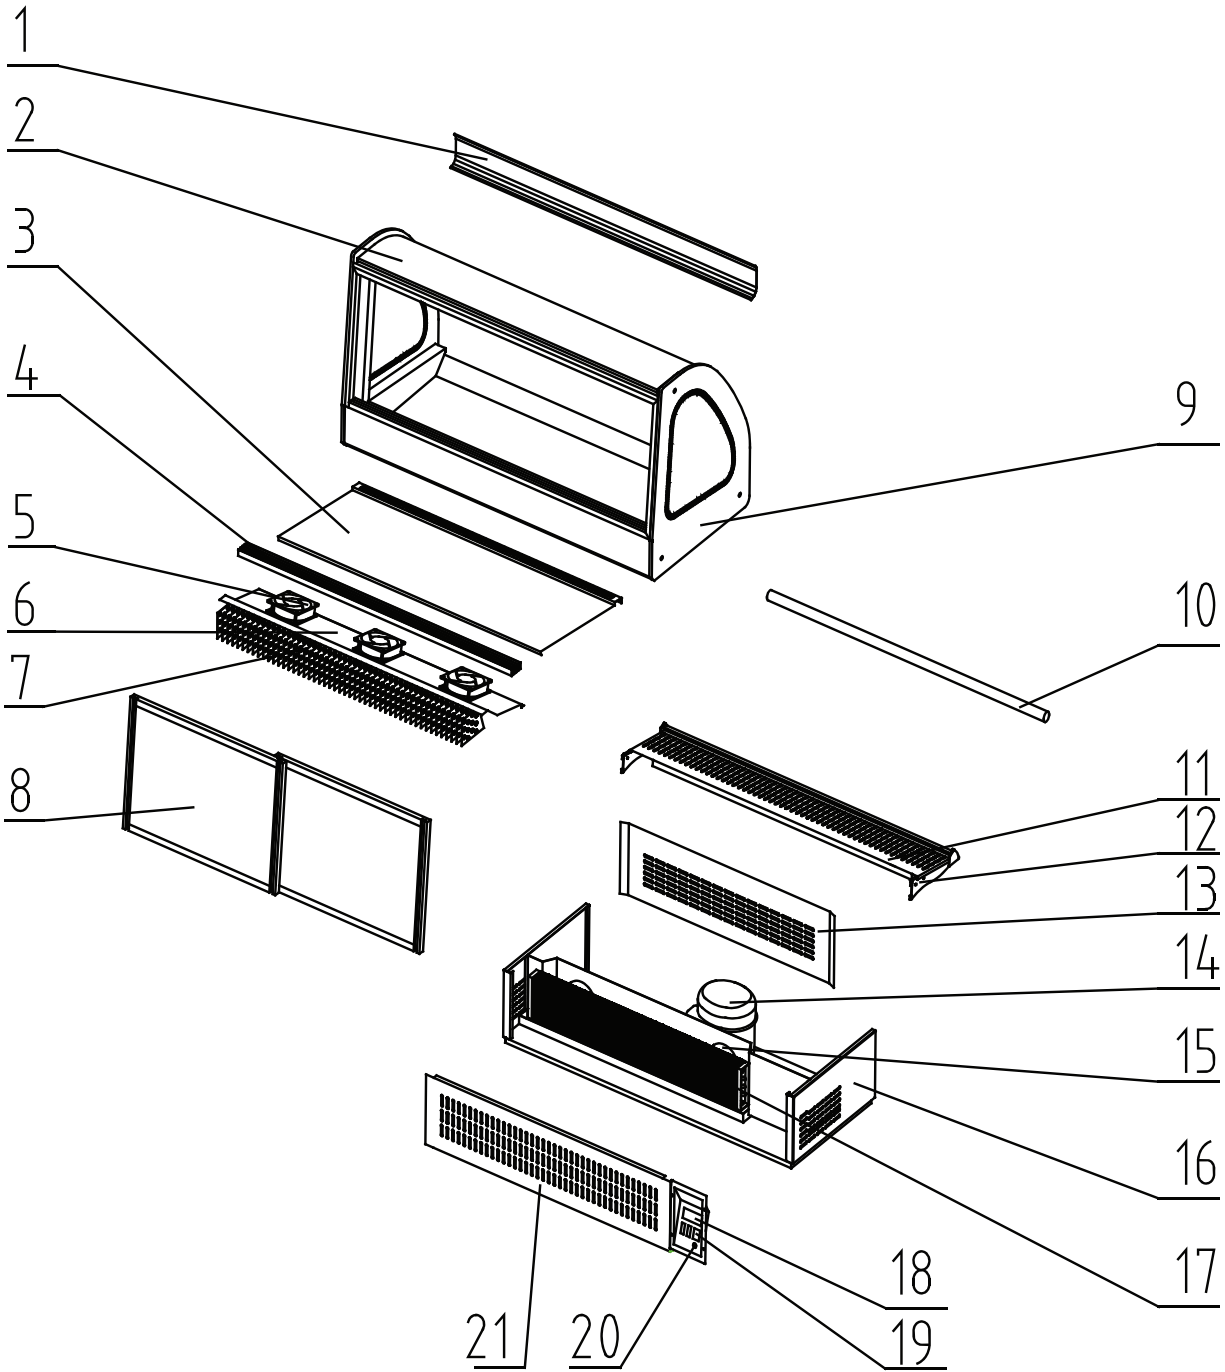

# Parts Breakdown

Model RS-CN-0218 36515

# Parts Breakdown

## Model RS-CN-0218 36515

Item No.	Description	Position	Item No.	Description	Position	Item No.	Description	Position
73964	Front Decoration Panel for 36515	1	31663	Left Side Glass for 36515	9	31672	Decoration Right Panel for 36515	16-A
73965	Front Curved Glass for 36515	2	65051	Right Side Glass for 36515	9-A	73962	Condenser for 36515	17
73966	Bottom Shelf for 36515	3	28427	Light for 36515	10	31682	Digital Thermostat for 36515	18
73967	Rear Stainless Steel Air Grill for 36515	4	73973	Top Shelf for 36515	11	28022	Main Switch for 36515	19
31693	Evaporator Fan Motor for 36515	5	73974	Top Shelf Bracket for 36515	12	28023	Small Switch for 36515	19-A
73968	Evaporator Rack for 36515	6	73975	Front Bottom Panel for 36515	13	28378	Control Panel for 36515	20
73969	Evaporator for 36515	7	73961	Compressor for 36515	14	73976	Back Panel for 36515	21
73970	Left Sliding Door for 36515	8	73889	Evaporator Fan Motor for 36515	15			
73971	Right Sliding Door for 36515	8-A	31671	Decoration Left Panel for 36515	16			